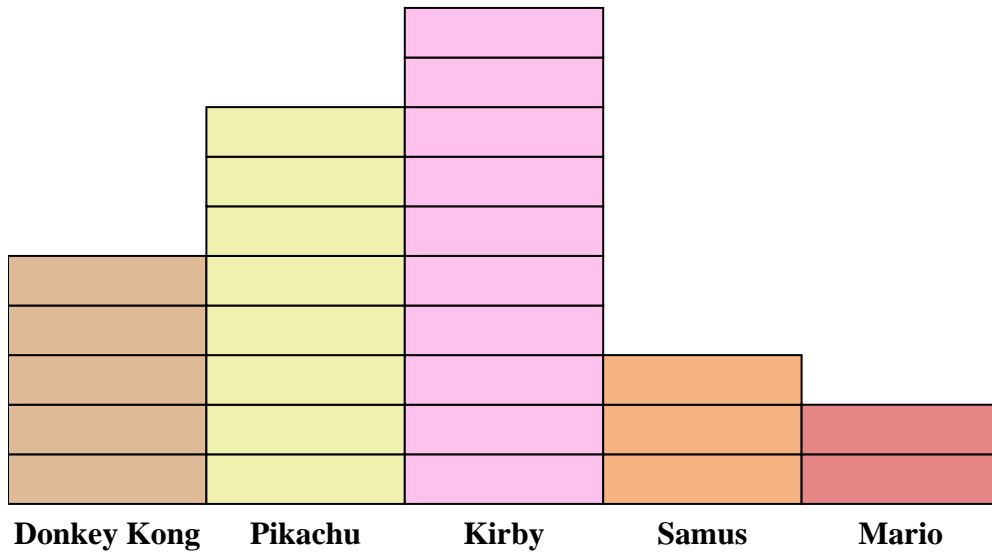

A game website asked its viewers which game character was their favorite and recorded the answers in the bar graph below. Use their graph to answer the questions.

Each  = 2 votes

Answers

1. _____
2. _____
3. _____
4. _____
5. _____
6. _____
7. _____
8. _____
9. _____
10. _____

- 1) How many more people liked Donkey Kong than liked Mario?
- 2) Which character did the largest number of people say was their favorite?
- 3) Which character did the fewest number of people say was their favorite?
- 4) How many people total answered the poll?
- 5) Did fewer people like Pikachu or Kirby?
- 6) Did more people like Samus or Mario?
- 7) Which character did exactly 4 people say was their favorite?
- 8) How many people liked Pikachu the best?
- 9) What is the combined number of people who liked Kirby and Mario?
- 10) What is the difference in the number of people who liked Kirby and the number who liked Samus?

A game website asked its viewers which game character was their favorite and recorded the answers in the bar graph below. Use their graph to answer the questions.

Each  = 2 votes

Answers

1. 6
2. Kirby
3. Mario
4. 56
5. Pikachu
6. Samus
7. Mario
8. 16
9. 24
10. 14