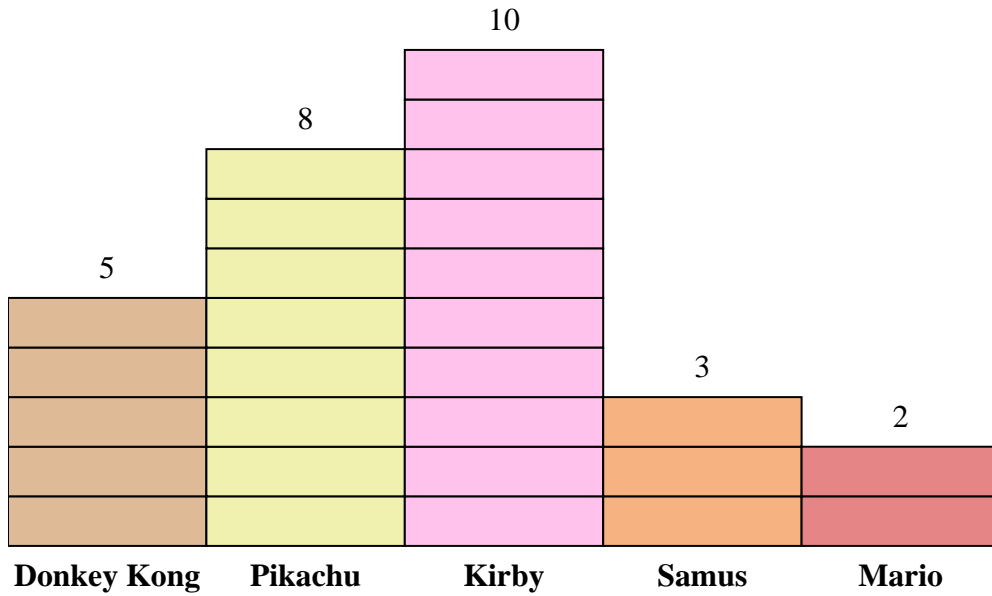

A game website asked its viewers which game character was their favorite and recorded the answers in the bar graph below. Use their graph to answer the questions.

Each  = 2 votes

Answers

1. _____
2. _____
3. _____
4. _____
5. _____
6. _____
7. _____
8. _____
9. _____
10. _____

- 1) How many more people liked Donkey Kong than liked Mario?
- 2) Which character did the largest number of people say was their favorite?
- 3) Which character did the fewest number of people say was their favorite?
- 4) How many people total answered the poll?
- 5) Did fewer people like Pikachu or Kirby?
- 6) Did more people like Samus or Mario?
- 7) Which character did exactly 4 people say was their favorite?
- 8) How many people liked Pikachu the best?
- 9) What is the combined number of people who liked Kirby and Mario?
- 10) What is the difference in the number of people who liked Kirby and the number who liked Samus?

A game website asked its viewers which game character was their favorite and recorded the answers in the bar graph below. Use their graph to answer the questions.

Each  = 2 votes

Answers

1. 6
2. Kirby
3. Mario
4. 56
5. Pikachu
6. Samus
7. Mario
8. 16
9. 24
10. 14